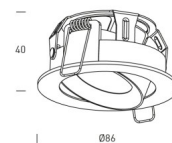

ARTEMIS LIGHT