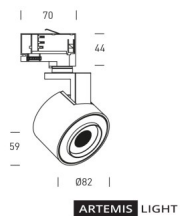

GERMANY 10W 24° IP20 100-240V 3phases BLACK 3000K

Rating: Not Rated Yet

Price

Base price with tax 112,22 €

Price with discount 90,50 €

Salesprice with discount

Sales price 112,22 €

Sales price without tax 90,50 €

Discount

Tax amount 21,72 €